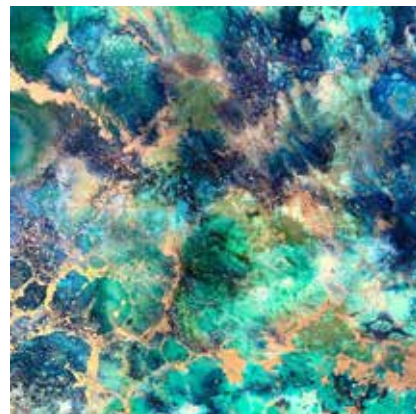

PURIFICATION 2020

140 x 140cm | Ink, Acrylic & Resin on Canvas | **SOLD**