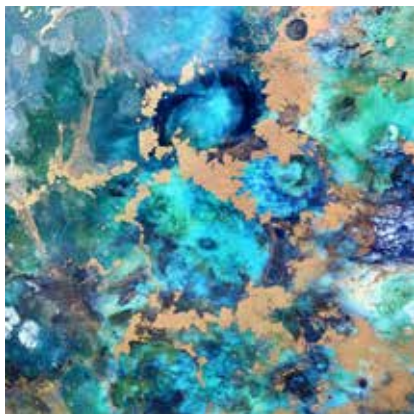

GOLDEN LIGHT 2021

120 x 50cm | Acrylic on Canvas

Settings /Decor

Details /Detalhes

FRACTURES OF THE UNIVERSE 2021

180 x 130cm | Ink & Resin on Canvas | **SOLD**

Settings /Decor

PURIFICATION 2020

140 x 140cm | Ink, Acrylic & Resin on Canvas | **SOLD**

Settings /Decor

Details /Detalhes

ICE 2019

120 x 70cm | Ink & Resin on Canvas | **SOLD**

Settings /Decor & Details /Detalhes

MILKY WAY 2019

100 x 175cm | Ink & Resin on Canvas | **SOLD**