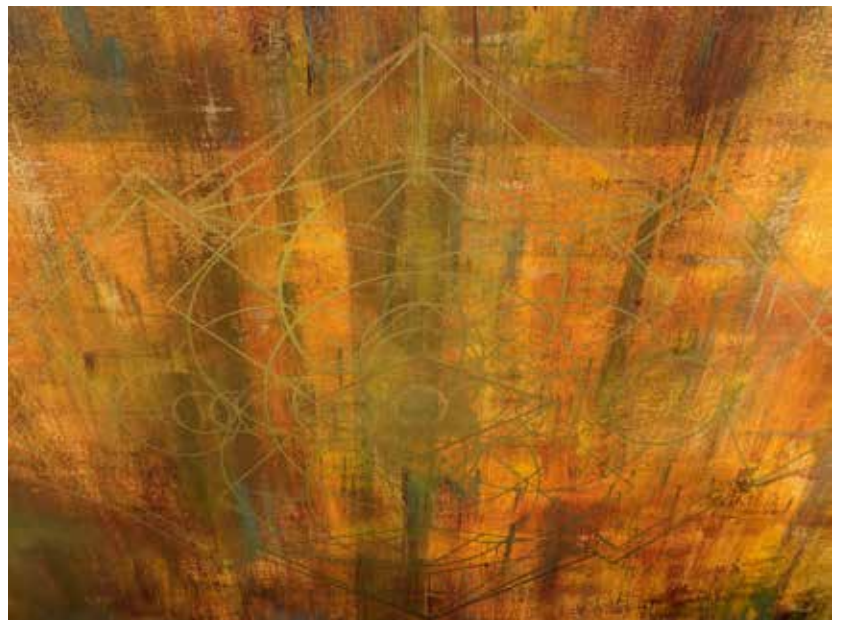

GOLDEN LIGHT 2021

120 x 50cm | Acrylic on Canvas

Settings /Decor

Details /Detalhes

FRACTURES OF THE UNIVERSE 2021

180 x 130cm | Ink & Resin on Canvas | **SOLD**

Settings /Decor

PURIFICATION 2020