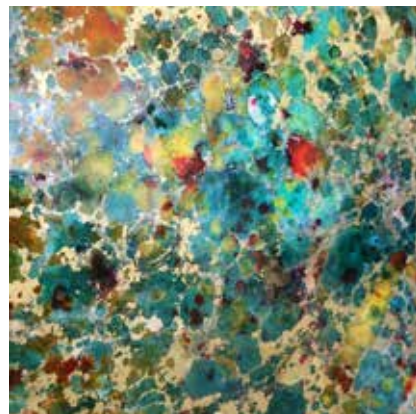

Settings /Decor

Details /Detalhes

A SORTA FAIRYTALE 2021

140 x 140cm | Ink & Resin on Canvas

Settings /Decor

Details /Detalhes

ESMERALD 2019

200 x 150cm | Resin on Canvas