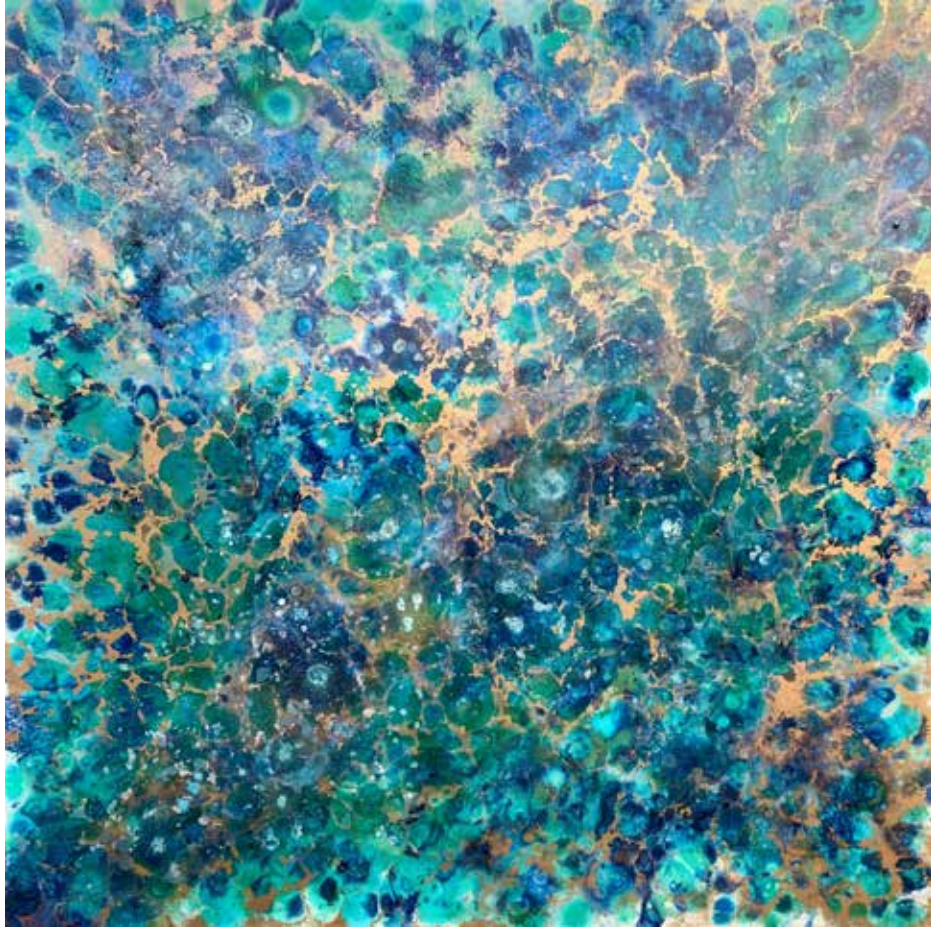

PURIFICATION 2020

140 x 140cm | Ink, Acrylic & Resin on Canvas | **SOLD**

Settings /Decor