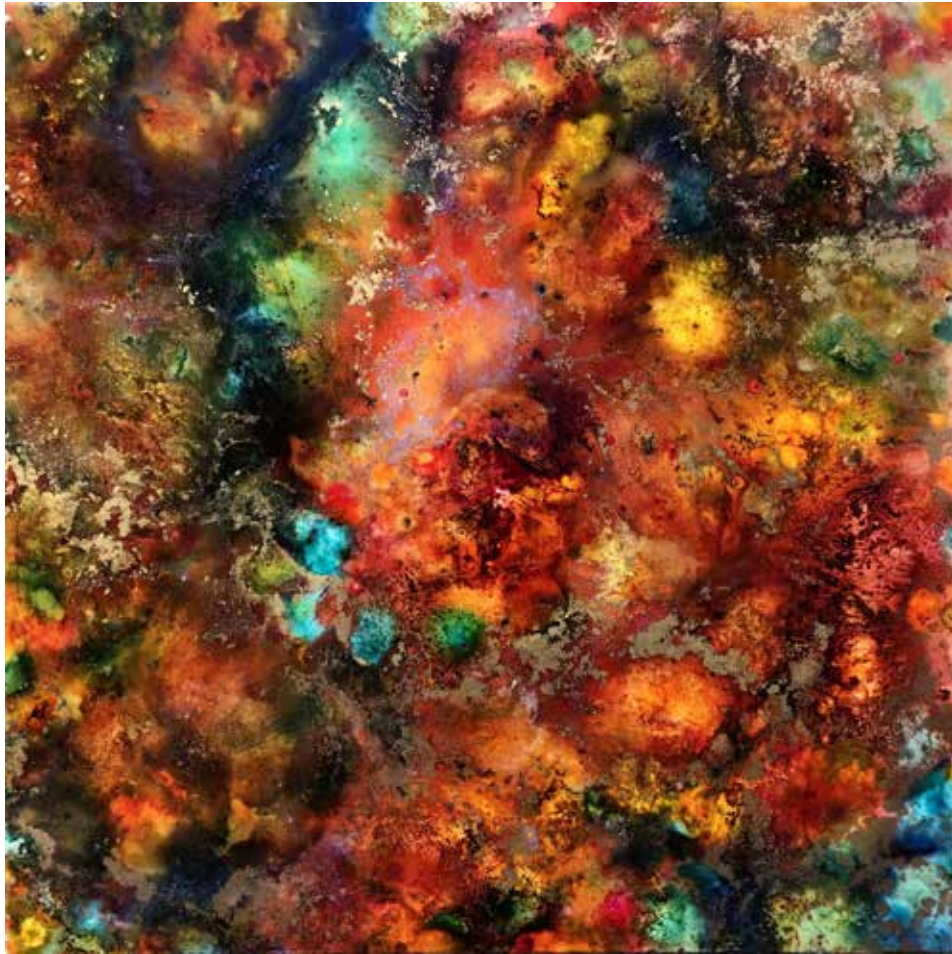

Settings /Decor

THE ELEMENT OF YOU 2021

120 x 80cm | Acrylic & Resin on Canvas | **SOLD**

Settings /Decor

Details /Detalhes

LIGHT YOUR FIRE 2021

80 x 80cm | Ink & Resin on Canvas | **SOLD**

Settings /Decor