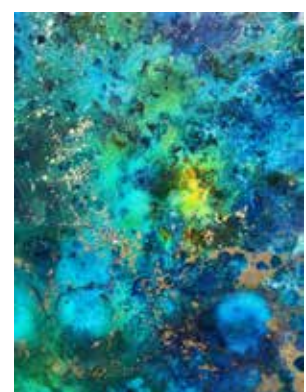

Settings /Decor

THE ELEMENT OF YOU 2021

120 x 80cm | Acrylic & Resin on Canvas | **SOLD**

Settings /Decor

Details /Detalhes

LIGHT YOUR FIRE 2021

80 x 80cm | Ink & Resin on Canvas | **SOLD**

Settings /Decor