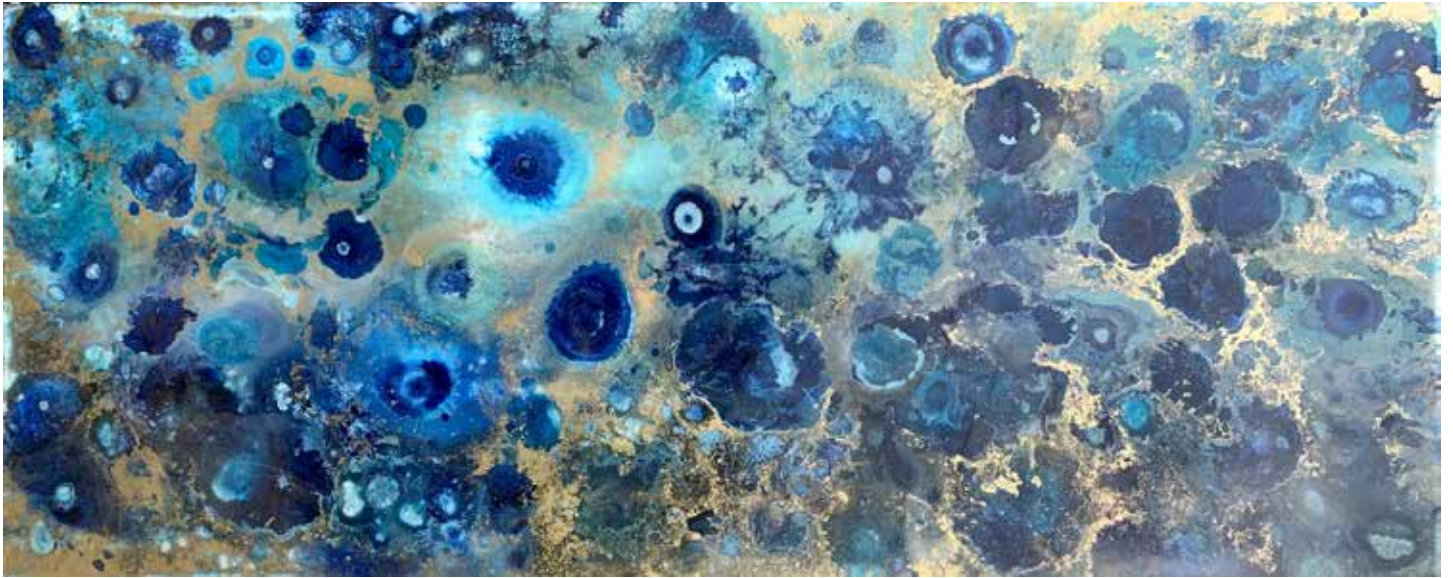

Settings /Decor

Details /Detalhes

BLUE EYES 2020

120 x 50cm | Ink, Acrylic & Resin on Canvas

Settings /Decor

Details /Detalhes

VORTEX 2021

50 x 100cm | Ink & Resin on Canvas